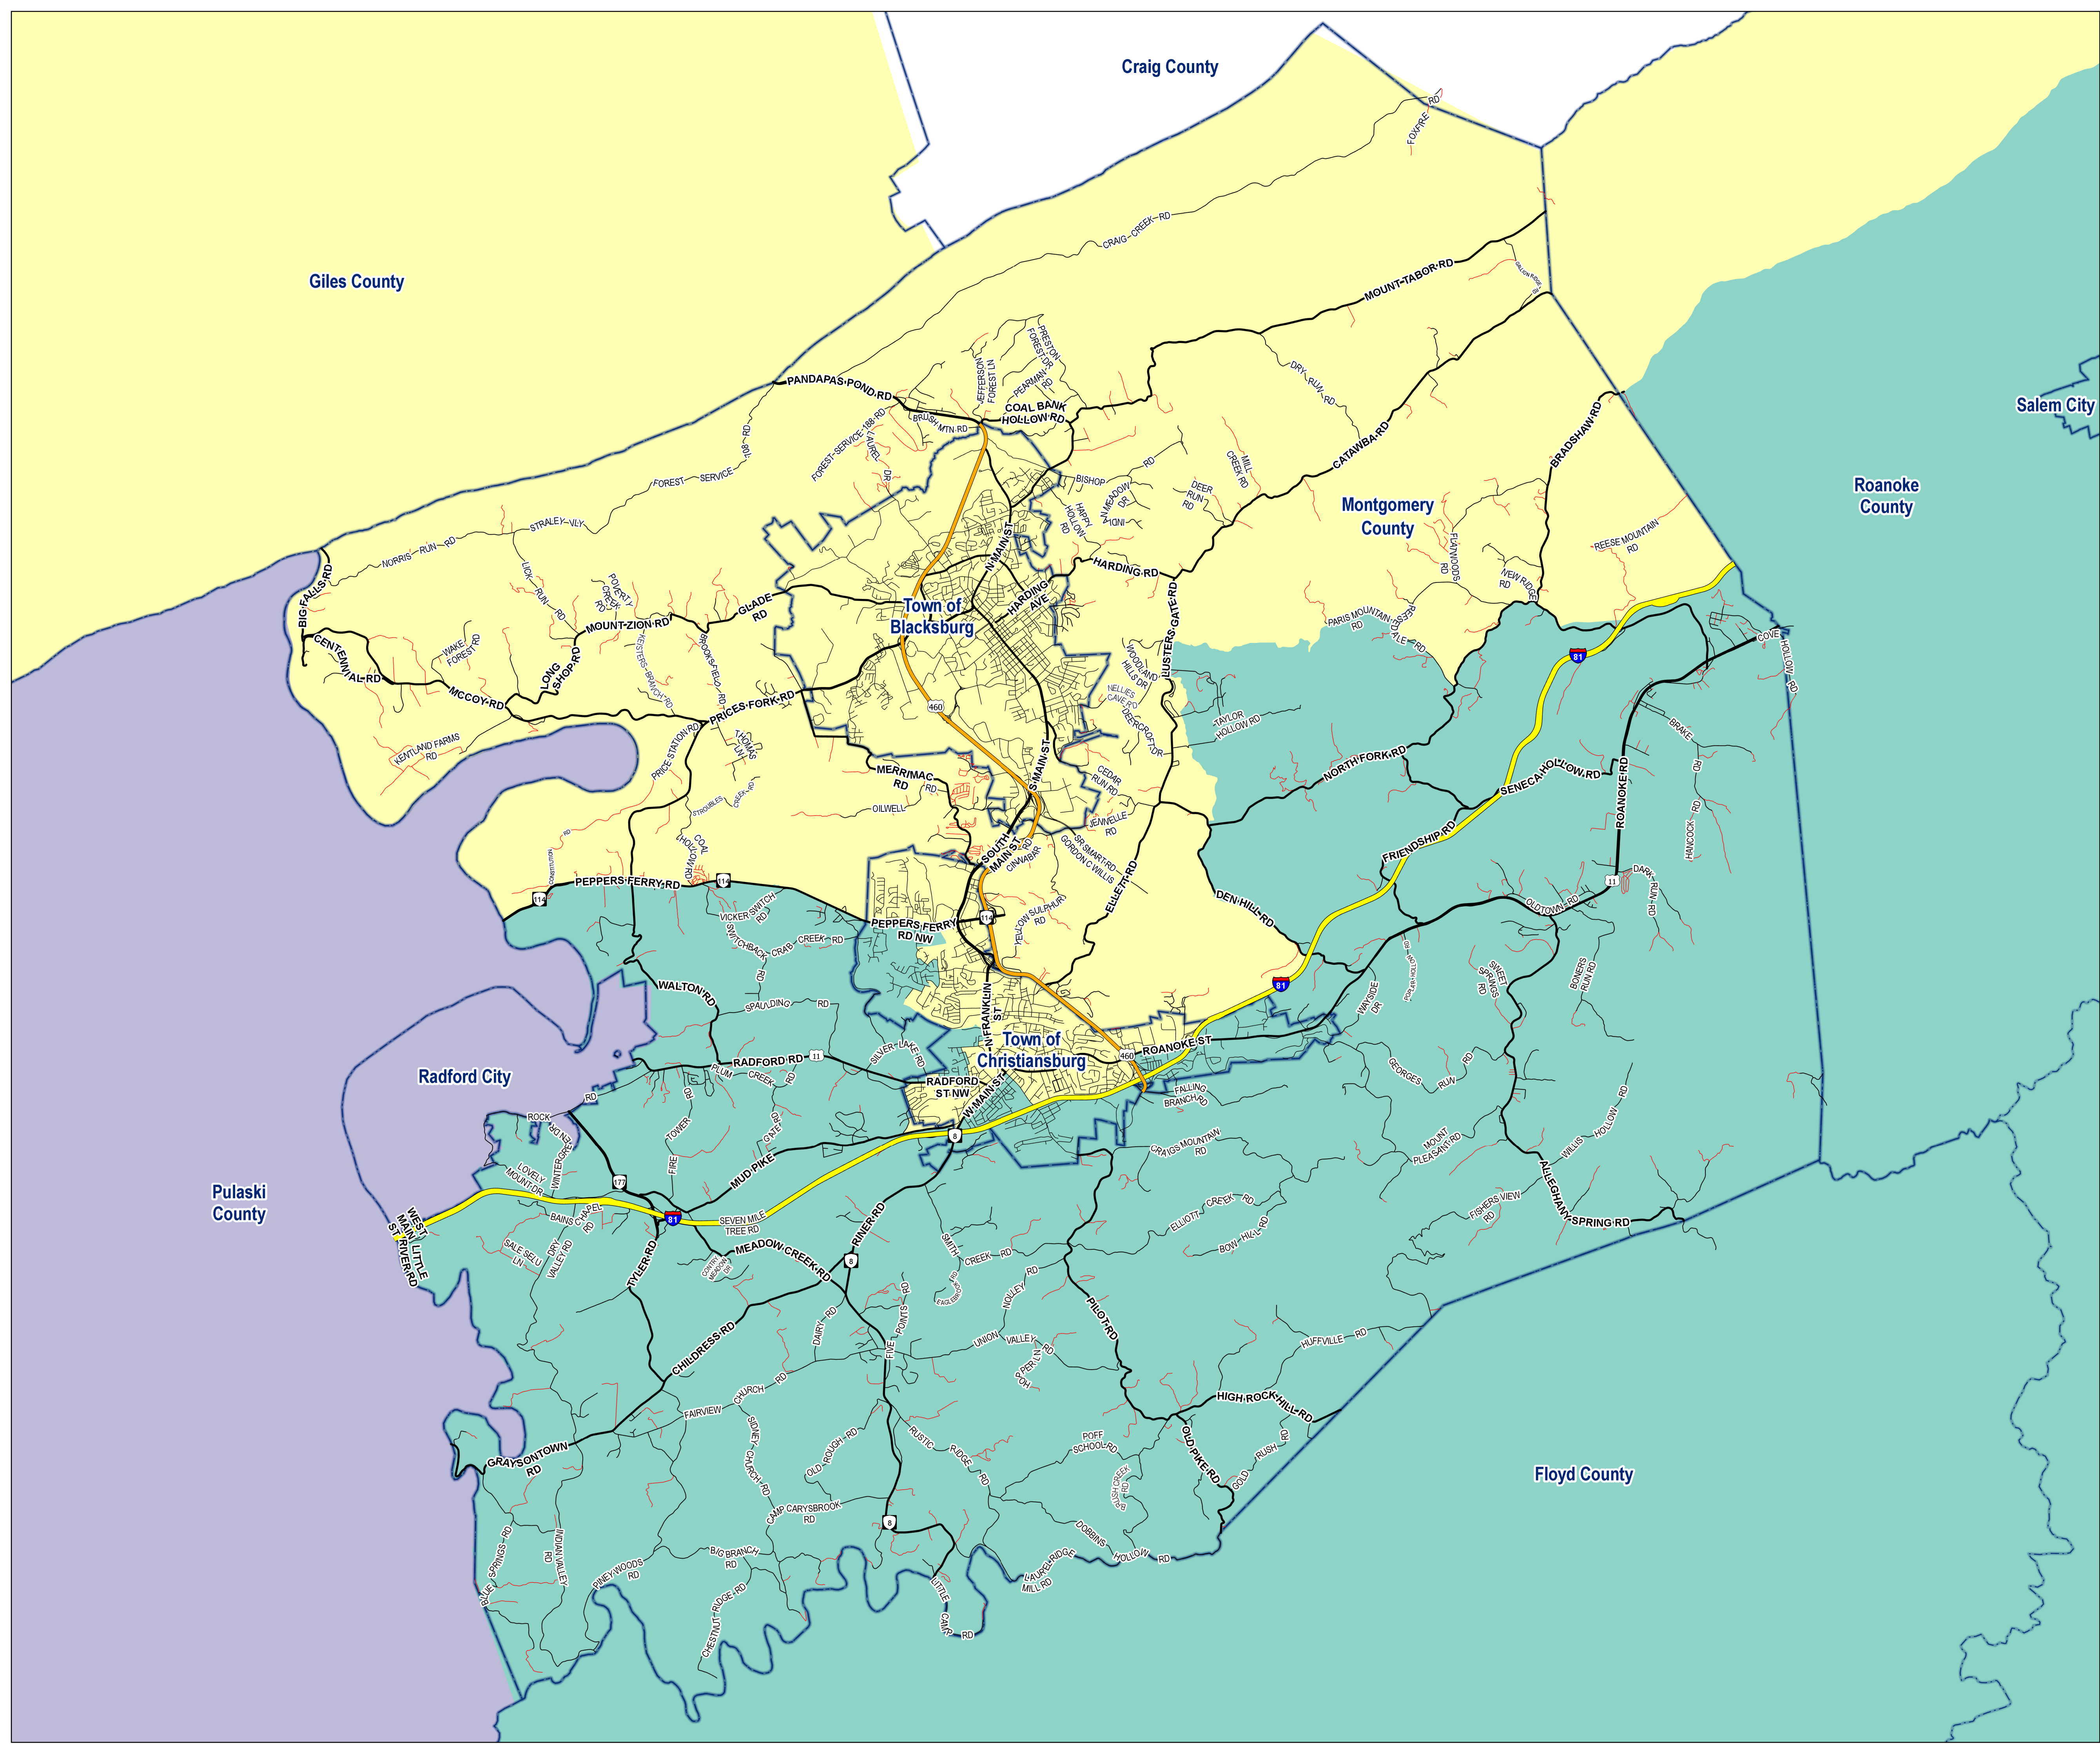

VA Senate Montgomery County, VA

Prepared by Montgomery County,
VA Planning & GIS Services
2019

- Legend**
- Corporate Line
 - 460 Bypass
 - I-81
 - Private Road
 - Roads
 - Town Roads
 - Major Roads

- VA Senate District**
- 19
 - 21
 - 38