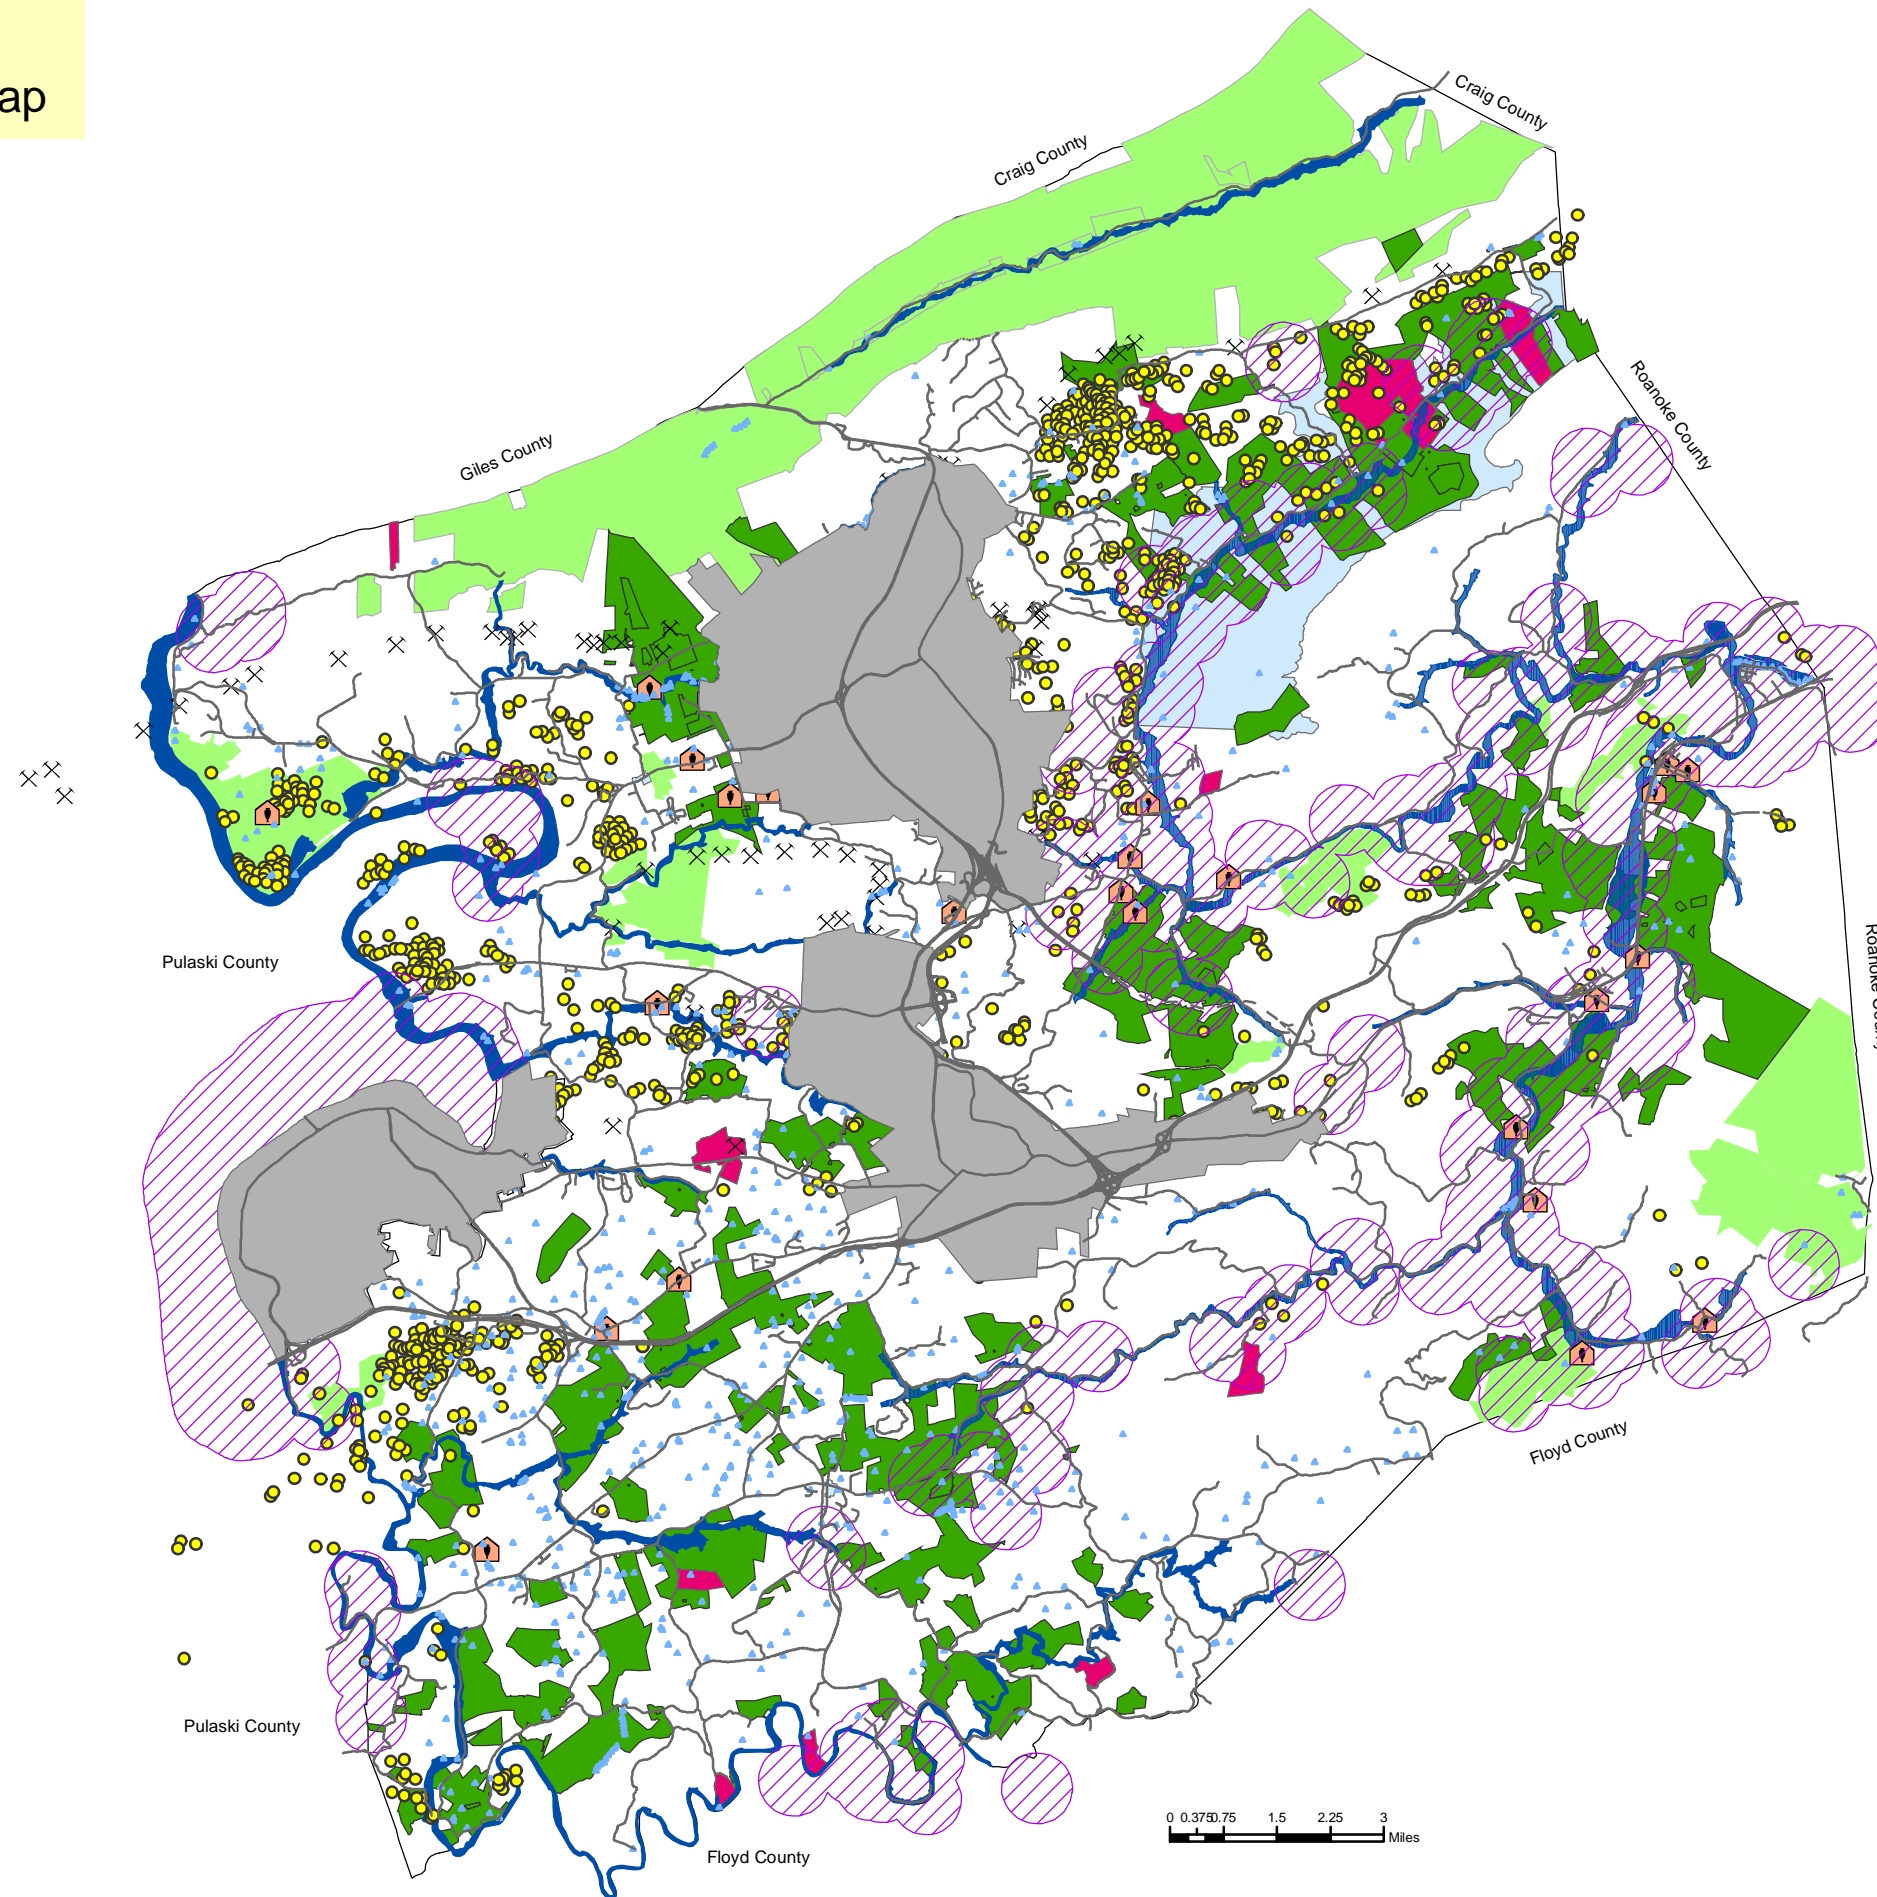

Montgomery County, Virginia 2025 Comprehensive Plan Map

Critical Features Map (DRAFT)

Legend

- Historical Resources
- Mines, Prospect Mines, and Quarries
- Karst Features
- Wetlands
- Major County Roads
- Smart Road
- Smart Road-Unfinished
- Agricultural & Forestal Districts
- Conservation Easements
- Floodplain
- Historic Districts
- National Forest, State Lands, & Private Preserves
- Prime Soils & Locally Important Soils
- Threatened & Endangered Species
- Municipalities